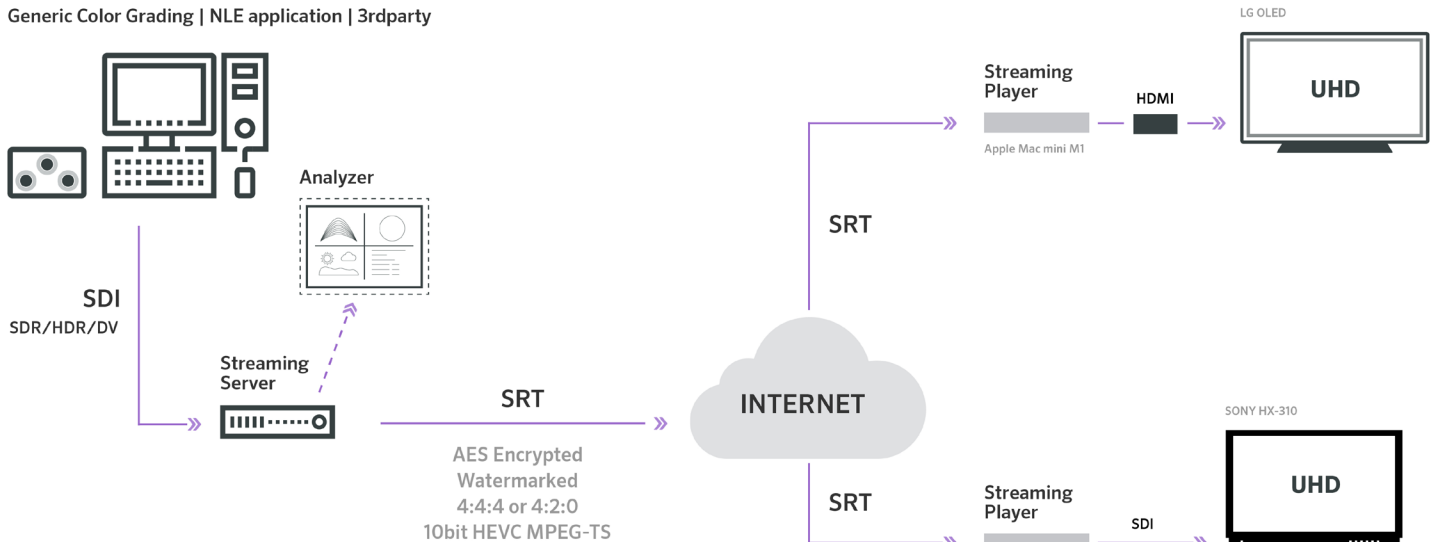

colorfront

Streaming Player

INEXPENSIVE SMALL FORM-FACTOR SET-UPS COMPLEMENTARY STREAMING PLAYER SOFTWARE AND ENABLE COLOR-ACCURATE VIEWING AND QC ON A RANGE OF PROFESSIONAL 4K HDR REFERENCE DISPLAYS AND PROSUMER SCREENS. FOR MINIMAL OUTLAY, AJA T-TAP PRO ALLOWS USERS TO CONNECT TO A PROSUMER OLED AND DRIVE IT IN DOLBY VISION, PQ, HYBRID LOG GAMMA (HLG) AND HDR10; THE BLACKMAGIC DESIGN ULTRASTUDIO 4K MINI ENABLES 4K HDR OUTPUT VIA BOTH SDI AND HDMI, WHILE AN APPLE M1 MAC MINI ALLOWS CONNECTION TO AN APPLE XDR PRO DISPLAY DIRECTLY VIA THUNDERBOLT 3, OR TO A PROSUMER OLED MONITOR VIA THE HDMI OUTPUT.

KEY FEATURES OF STREAMING PLAYER INCLUDE

- INDUSTRY BEST VISUAL QUALITY
- SECURE ENCRYPTED VIDEO
- WINDOWS 10 AND APPLE OS X SUPPORT
- NO NEED FOR DEDICATED HARDWARE FOR DECODING (FLEXIBLE SOFTWARE SOLUTION)
- HDR10 AND DOLBY VISION COMPATIBLE
- SUPPORT HDR10 COMPUTER DISPLAY
- COMPATIBLE WITH PROFESSIONAL I/O CARDS
Blackmagic Design UltraStudio 4K Mini & AJA T-Tap Pro.
- LOCAL COLOR PROCESSING USING COLORFRONT ENGINE (HDR ADAPTIVE AND HDR TO SDR CONVERSION)
- FROM HD SDR ALL THE WAY TO 4K HDR IN STEREO 3D
- DOLBY VISION TUNNELING SUPPORT
High Dynamic Range with with Dolby Vision on prosumer displays such as an LG OLED via

For more information, please visit:
www.colorfront.com

colorfront

Streaming Player

colorfront 
Remote Streaming

Generic Color Grading | NLE application | 3rdparty

- **SUPPORT FOR HDR MONITOR**

Client Software can run In HDR10 or SDR computer Display

- **FULL SCREEN OR EMBEDDED PLAYER**

Player, when running on Computer monitor, will run with Native stream resolution