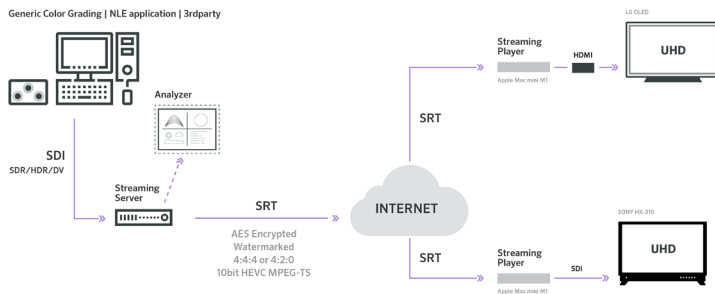

colorfront **Streaming Server**

Be there... without *actually* being there

Introducing:

Colorfront Streaming Server

Colorfront Streaming Server is a cost-effective live streaming appliance delivering color fidelity and real-time performance for live production & remote post-production workflows.

The 4-channel server works with HD, 2K, 4K, and Stereo 3D content in Rec. 709 SDR or HDR with Dolby Vision™ tunneling. The Streaming Player client is available for Mac, Windows, iPhone, and iPad Pro.

Now, you can deliver color accurate, low-latency live video with 16 channel audio to multiple concurrent remote clients over the public Internet.

Contact ALT Systems to sign up for a free demonstration and see this breakthrough streaming technology for yourself.

Key Features:

- Sub-Second Latency – Real-time, robust streaming video delivery.
- 4 Channel HD SDR thru 4K HDR – Works with HD, 2K & 4K, and stereo 3D content in Rec709 SDR or HDR.
- 10-bit 4:4:4 Reference Quality Video – For color critical QC on a theater projector or 4K HDR reference broadcast monitor.
- 8-500Mb/sec HEVC – Tunable bitrate that's more efficient than intra-frame encoding for higher quality.
- Secure Reliable Transport (SRT) Protocol – Pristine quality, low-latency live video over the public Internet.
- 256-bit AES Encryption – The same requirement Hollywood studios trust for sensitive content.
- Watermarking – NexGuard forensic and unique visible watermarking.
- Multi-Channel Audio Support – Up to 16 channels of audio with 16bit/24bit AAC/PCM.
- Dolby Vision Tunneling – High Dynamic Range with Dolby Vision on displays such as an LG OLED via HDMI.
- Compact Footprint – 1RU server delivers 4 channels.
- Streaming Player Client – Mac/Windows/iOS and iPadOS and Apple TV.
- Gateway/Hub – Colorfront Broker System with email invitation support.